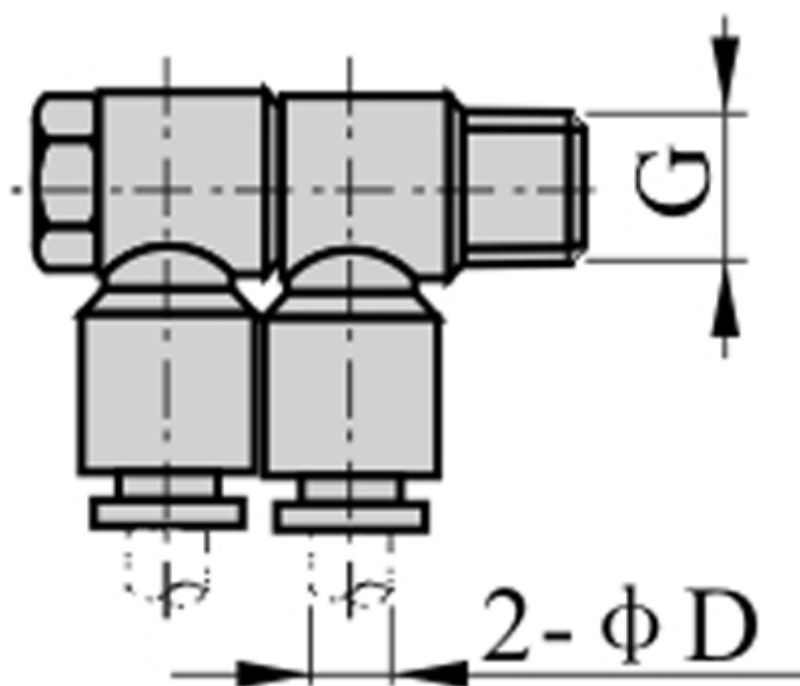

Data Sheet

Article number: 58EPHW801

Description: Fitting EPHW801 Double angle
Thread 1/8", tube diameter - 8

Measures

D = 8

Thread = 1/8"